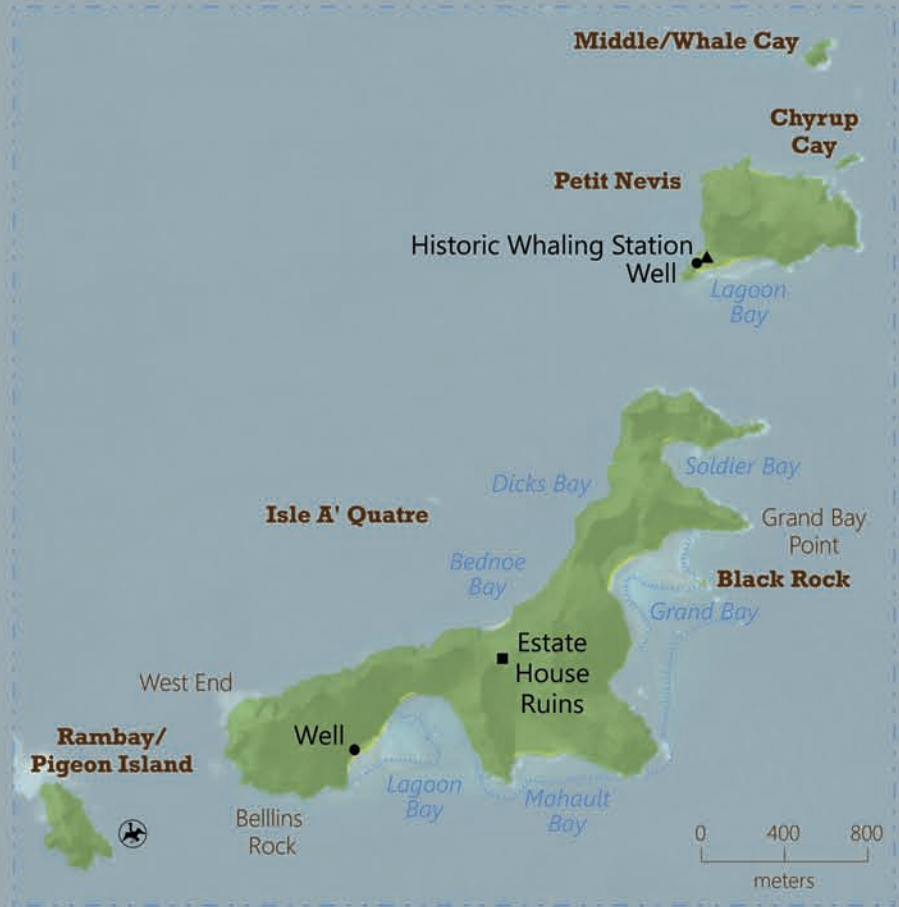

Heritage Sites

Bequia

- Historical Sites
- ▲ Cultural Sites
- Ecological Sites
- ✈ Seabird Breeding Colony
- Trails
- Roads
- Coral Reef
- Beaches
- Mangroves
- Buildings

Cartography: Alison K. DeGraff
 Grenadines MarsIS - www.grenadinesmarsis.com
 Data: MarsIS, The Nature Conservancy, Bing, EPIC
 WGS 1984 UTM Zone 20N, Transverse Mercator